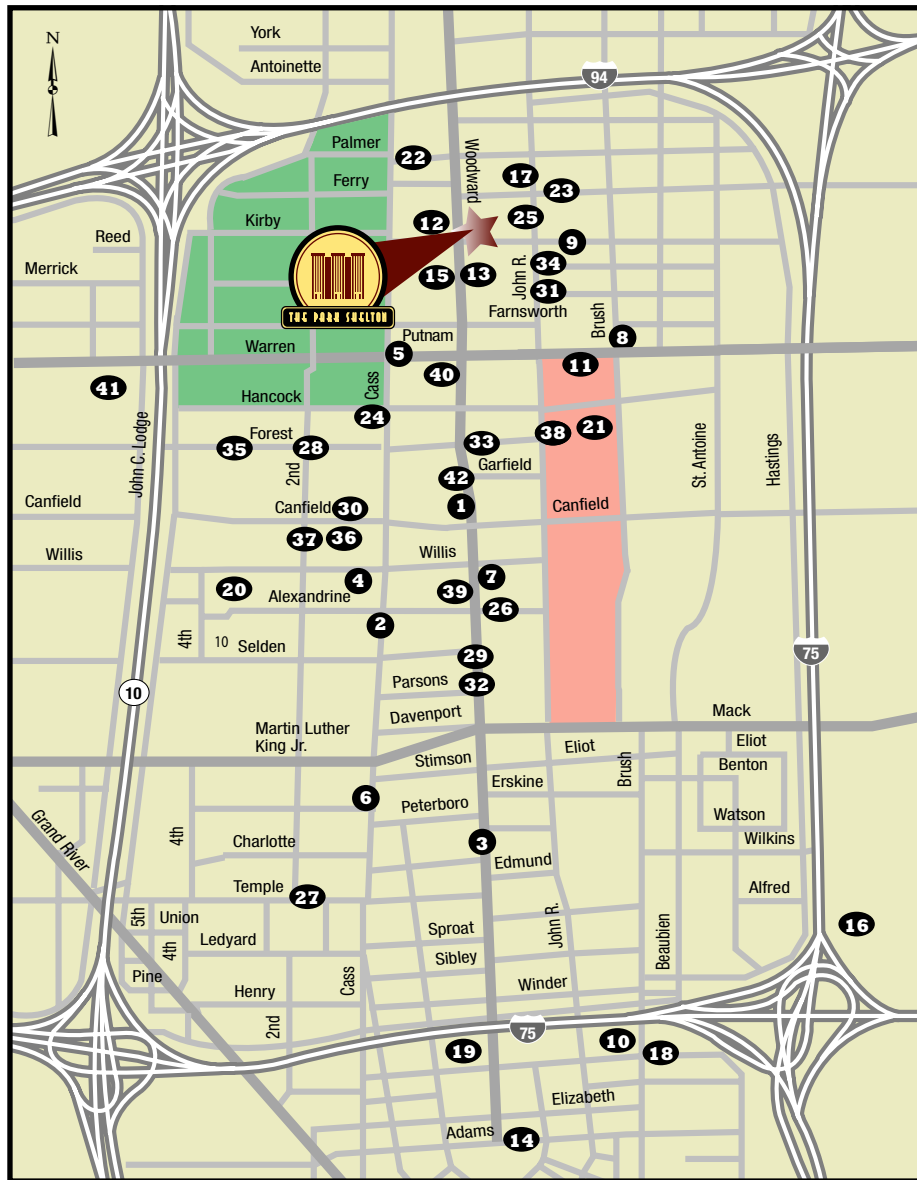

The Park Shelton - Location Map

- | | | | |
|---------------------------------------------------------------|-------------------------------------|-----------------------------------------------------------|--------------------------------------------------------------------|
| 1 Agave Restaurant | 12 Detroit Historical Museum | 23 Heritage Museum of Fine Arts for Youth | 34 Scarab Club |
| 2 Art Center Music School | 13 Detroit Institute of Arts | 24 Hilberry Theatre | 35 Third Street Saloon |
| 3 Atlas Global Bistro | 14 Detroit Opera House | 25 International Institute of Metropolitan Detroit | 36 Traffic Jam and Snug Gallery |
| 4 Avalon Bakery | 15 Detroit Public Library | 26 Majestic Cafe | 37 Twingo's Bar |
| 5 Barnes and Noble | 16 Eastern Market | 27 Masonic Temple Theatre | 38 Underground Railroad Museum |
| 6 Burton International School | 17 Ferry Street Inn | 28 Mario's Restaurant | 39 Union Street Restaurant |
| 7 C-Pop Gallery | 18 Ford Field | 29 Max M. Fisher Music Center | 40 Utrechts Art Supplies |
| 8 Charles H. Wright Museum of African American History | 19 Fox Theatre | 30 Motor City Brewery | 41 University Shopping Plaza |
| 9 College for Creative Studies | 20 Furniture Factory Theater | 31 New Detroit Science Center | 42 Whitney Restaurant |
| 10 Comerica Park | 21 G.R.NNamdi Gallery | 32 Orchestra Hall | ● Wayne State University Campus |
| 11 CVS Pharmacy | 22 Harmonie Garden Cafe | 33 Rite Aid Pharmacy | ● Detroit Medical Center Campus |